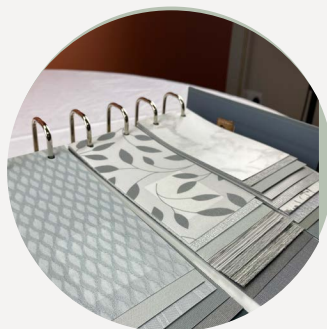

# pleated blinds

Pleated blinds are made of lightweight fabric, which is folded into pleats to create an accordion-like effect. They come in two types of fabric allowing you to choose whether you want them to block out light or filter it in while blocking the glare of the sun.

Different colours and materials available, please enquire to know more.

Motorisation

Pellets

Bottom bars

Head rails

Curtain tracks

Samples