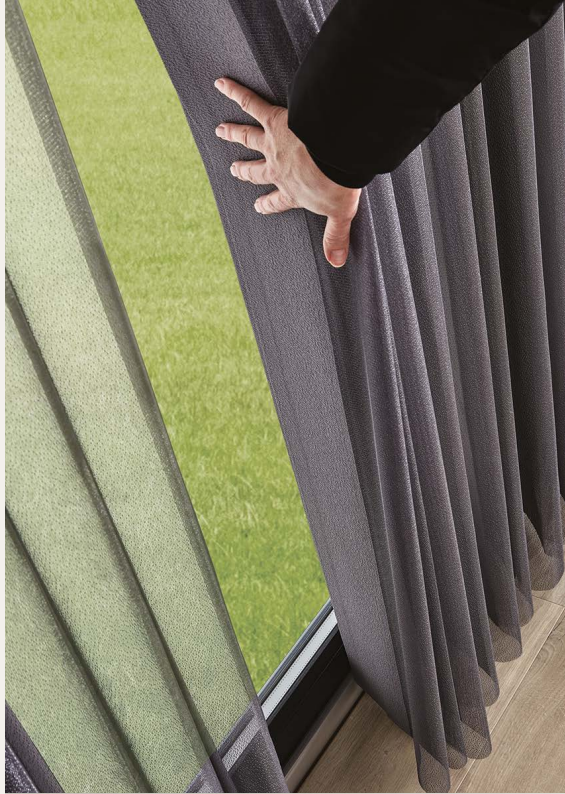

our materials

Vista Fabric

Allusions use vista fabric, which is a flame retardant fabric, combined with sheer properties for commercial use.

Horizon Fabric

Allusions offer horizon fabric, which is a woven fabric accompanied by a textured fabric, it is available in a selection of neutral colours.